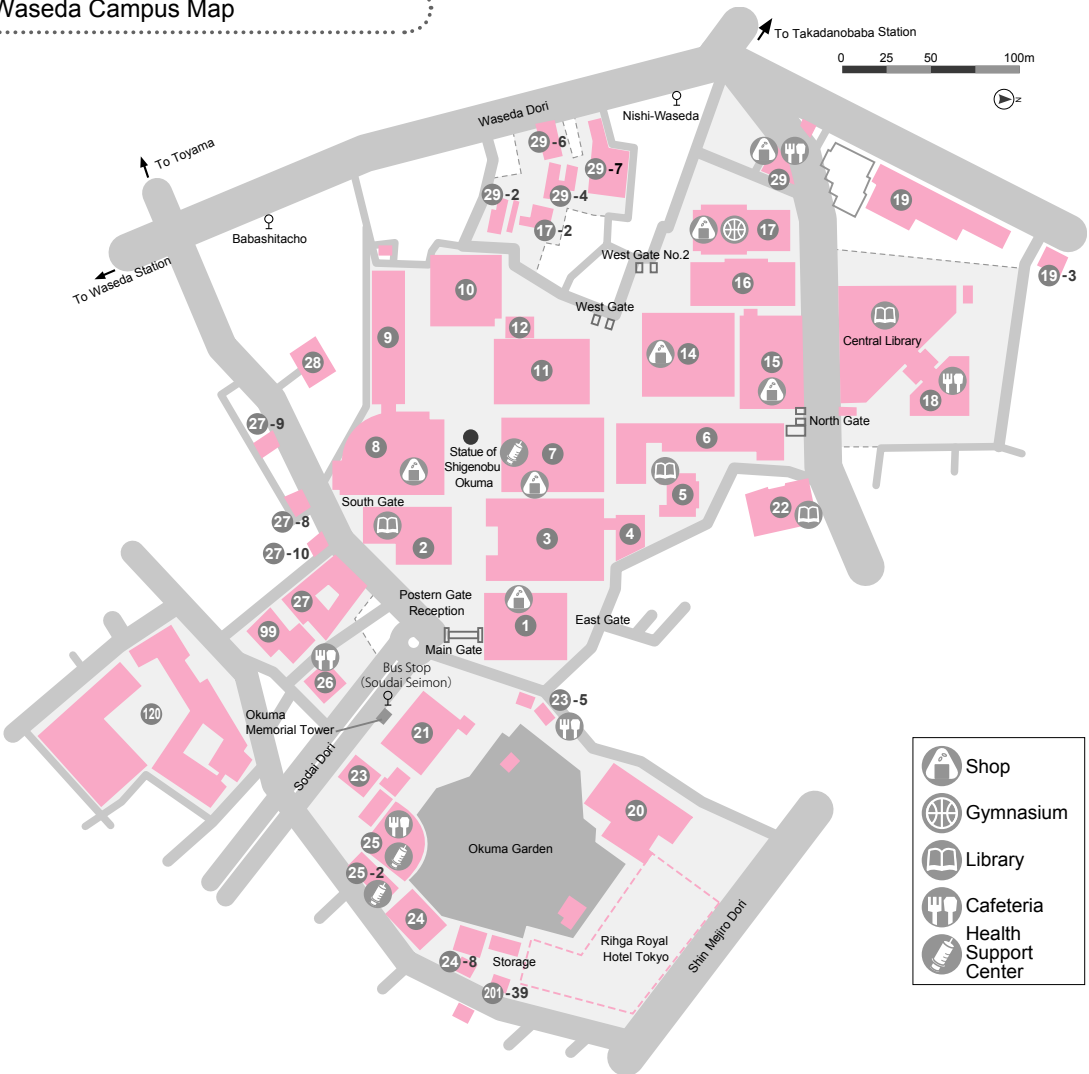

Waseda University - Waseda Campus Map

- 1** Admissions Center
Office of Academic Promotion
Institute for Research in Contemporary Political & Economic Affairs
- 2** S.Takata Memorial Research Library
University Archives
Aizu Museum
- 3** School of Political Science & Economics
Graduate School of Political Science
Graduate School of Economics
The Okuma School of Public Management
- 4** School of Political Science & Economics
- 5** Tsubouchi Memorial Theatre Museum
- 6** School of Education
Information Technology Center
- 7** Office for Promotion of Gender Equality
Common Classrooms
- 8** School of Law
Common Classrooms
Graduate School of Law
Institute of Comparative Law
- 9** Common Classrooms
- 10** Common Classrooms
- 11** School of Commerce
Graduate School of Commerce
Graduate School of Accountancy
Institute of Research in Business Administration
School of International Liberal Studies
- 12** under construction
- 14** School of Social Sciences
Graduate School of Social Sciences
Graduate School of Education
Institute for Advanced Studies in Education
- 15** Common Classrooms
- 16** School of Education
- 17** Gymnasium, CO-OP
- 17-2** Kansensyo (the site of a training camp)
- 18** Center for Scholarly Information
(Central Library, International Conference Center, Masaru Ibuka Auditorium)
- 19** Institute of Asia-Pacific Studies
Graduate School of Asia-Pacific Studies
- 20** Okuma Kaikan (Central Administration)
- 21** Okuma Auditorium
- 22** International Center
Center for International Education
International Office, International Division
Institute of Language Teaching
Center for Japanese Language
Graduate School of Japanese Applied Linguistics
- 23** Extension Center (Main Building)
- 23-5** Uni. Shop & Cafe 125
- 24** Media Network Center
- 24-8** Digital Campus Promotion Office
Harassment Prevention Committee