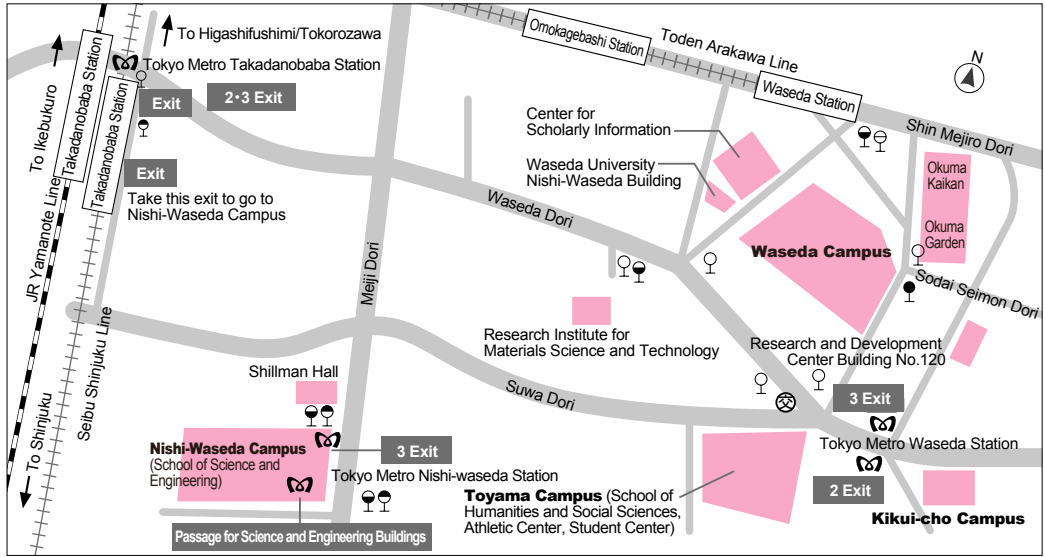

Waseda University - Waseda Campus Map

- 1** Admissions Center
Office of Academic Promotion
Institute for Research in Contemporary Political & Economic Affairs
- 2** S.Takata Memorial Research Library
University Archives
Aizu Museum
- 3** School of Political Science & Economics
Graduate School of Political Science
Graduate School of Economics
The Okuma School of Public Management
- 4** School of Political Science & Economics
- 5** Tsubouchi Memorial Theatre Museum
- 6** School of Education
Information Technology Center
- 7** Office for Promotion of Gender Equality
Common Classrooms
- 8** School of Law
Common Classrooms
Graduate School of Law
Institute of Comparative Law
- 9** Common Classrooms
- 10** Common Classrooms
- 11** School of Commerce
Graduate School of Commerce
Graduate School of Accountancy
Institute of Research in Business Administration
School of International Liberal Studies
- 12** under construction
- 14** School of Social Sciences
Graduate School of Social Sciences
Graduate School of Education
Institute for Advanced Studies in Education
- 15** Common Classrooms
- 16** School of Education
- 17** Gymnasium, CO-OP
- 17-2** Kansensyo (the site of a training camp)
- 18** Center for Scholarly Information
(Central Library, International Conference Center, Masaru Ibuka Auditorium)
- 19** Institute of Asia-Pacific Studies
Graduate School of Asia-Pacific Studies
- 20** Okuma Kaikan (Central Administration)
- 21** Okuma Auditorium
- 22** International Center
Center for International Education
International Office, International Division
Institute of Language Teaching
Center for Japanese Language
Graduate School of Japanese Applied Linguistics
- 23** Extension Center (Main Building)
- 23-5** Uni. Shop & Cafe 125
- 24** Media Network Center
- 24-8** Digital Campus Promotion Office
Harassment Prevention Committee